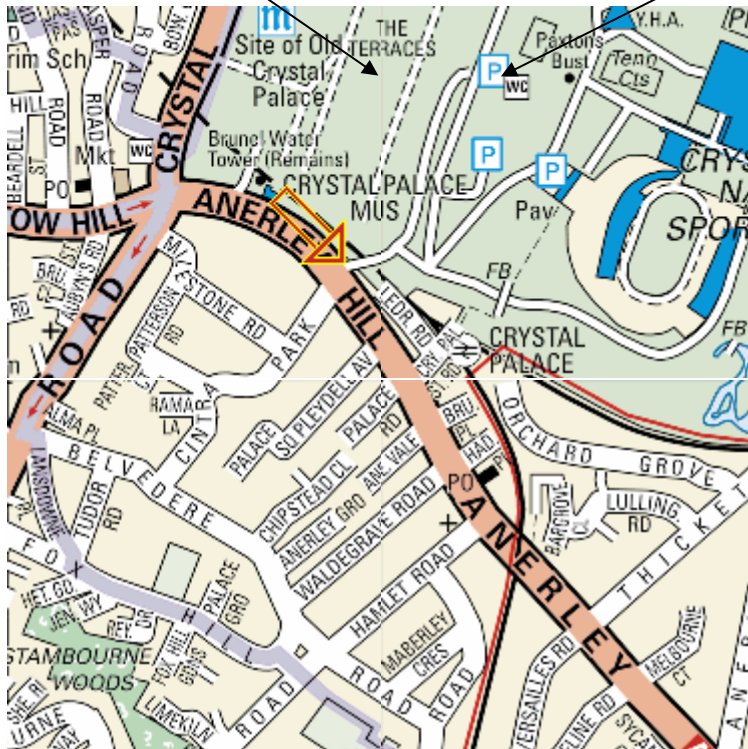

Bromley Primary Schools' Cross Country Event at Crystal Palace

Sat 20th November 2021

Directions:

Enter through the Anerley Hill Gate and Park at the foot of the large stair way leading to the Upper Terrace this is opposite the Paxton Gate Car Park which leads into the Sports Centre.

Upper Terrace where event is held

Paxton Gate Car Park (Covid 19 Testing)

Rail

http://www.thetrainline.com/buytickets/?href=ppcg_journey_planner&WT.srch=1&WT.mc_ev=click&adpos=1t1&gclid=CPTQ5cSw6bICFVMbtAodOgMA4w

will provide accurate details of ticket prices & timetable services going to and leaving from Crystal Palace. If travelling from Orpington, then please catch commuter service to Victoria and change at Beckenham Junction for rail services to Crystal Palace.