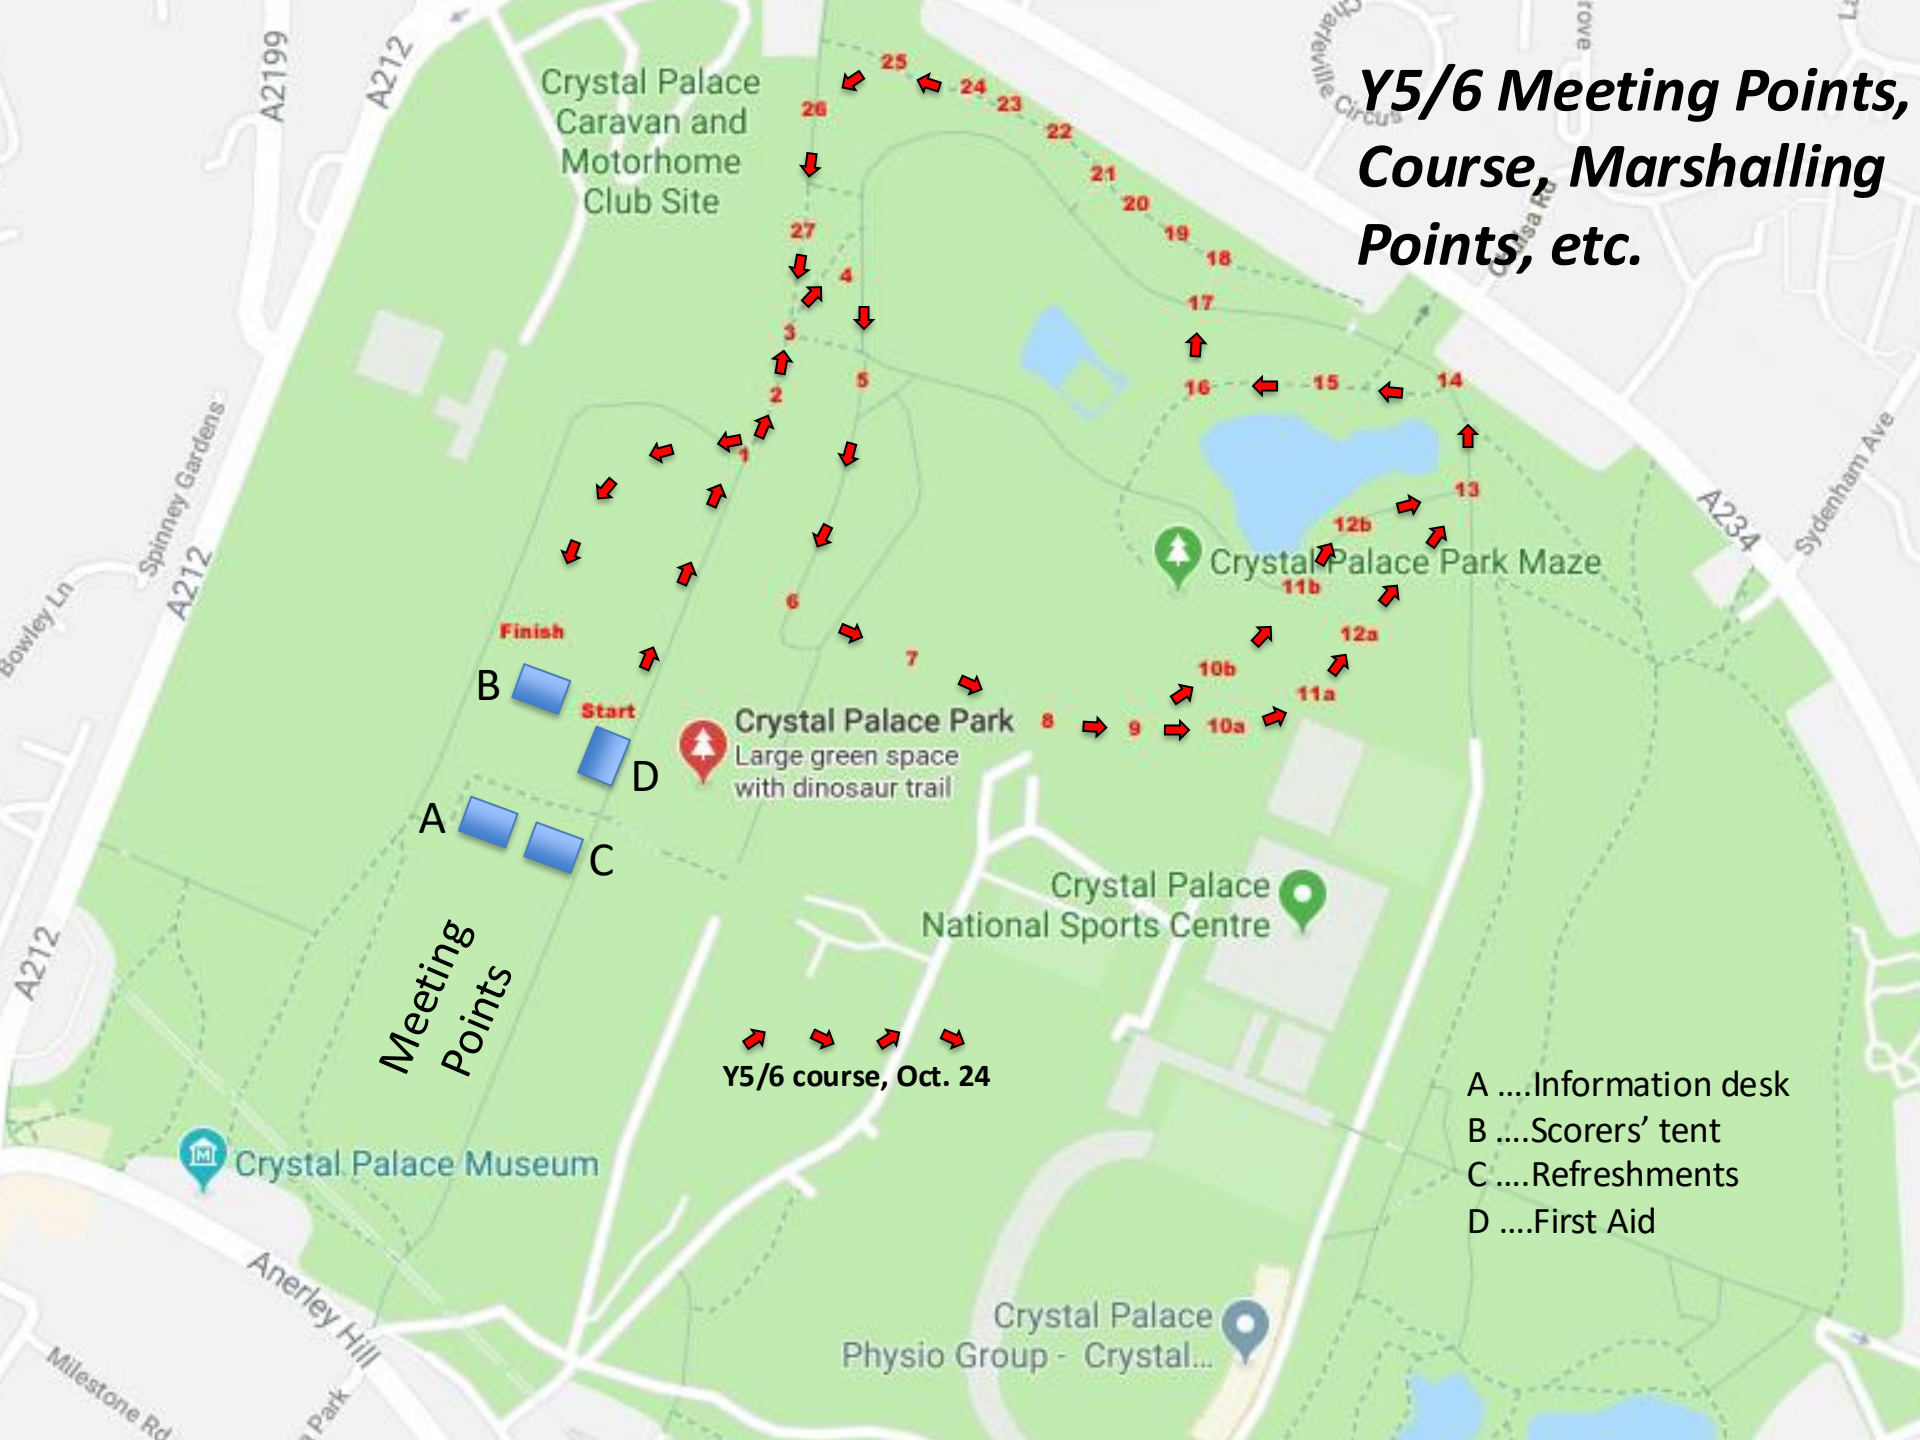

Y5/6 Meeting Points, Course, Marshalling Points, etc.

Finish

B

Start

D

A

C

Meeting
Points

Crystal Palace Park
Large green space
with dinosaur trail

Crystal Palace Park Maze

**Crystal Palace
National Sports Centre**

Crystal Palace Museum

**Crystal Palace
Physio Group - Crystal...**

Y5/6 course, Oct. 24

- AInformation desk
- BScorers' tent
- CRefreshments
- DFirst Aid