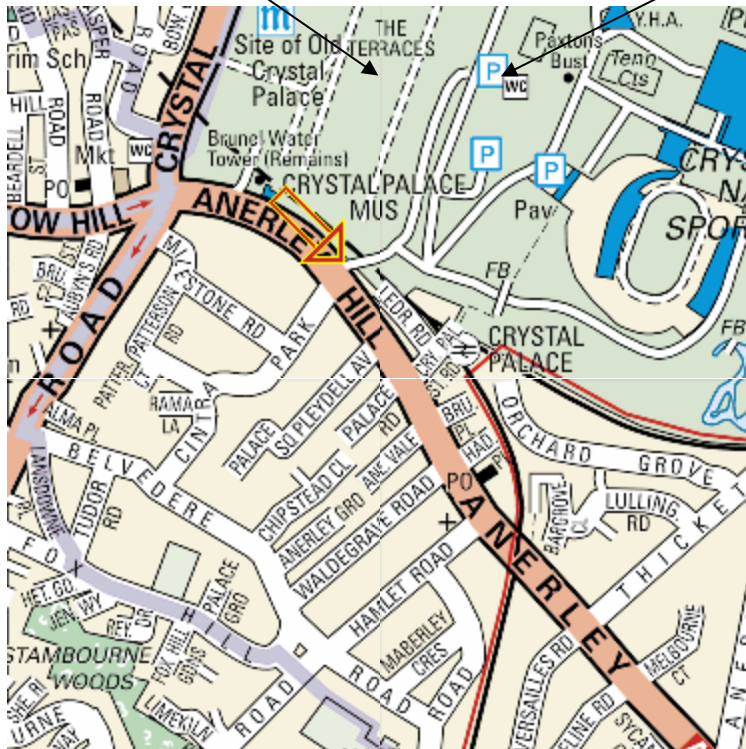

Bromley Primary Schools' Cross Country Event at Crystal Palace

Sat 9th March 2024

Directions:

Enter through the Anerley Hill Gate and Park at the foot of the large stair way leading to the Upper Terrace this is opposite the Paxton Gate Car Park which leads into the Sports Centre.

Upper Terrace where event is held

Paxton Gate Car Park

Rail

http://www.thetrainline.com/buytickets/?href=ppcg_journey_planner&WT.srch=1&WT.mc_ev=click&adpos=1t1&gclid=CPTQ5cSw6bICFVMbtAodOgMA4w

will provide accurate details of ticket prices & timetable services going to and leaving from Crystal Palace. If travelling from Orpington, then please catch commuter service to Victoria and change at Beckenham Junction for rail services to Crystal Palace.