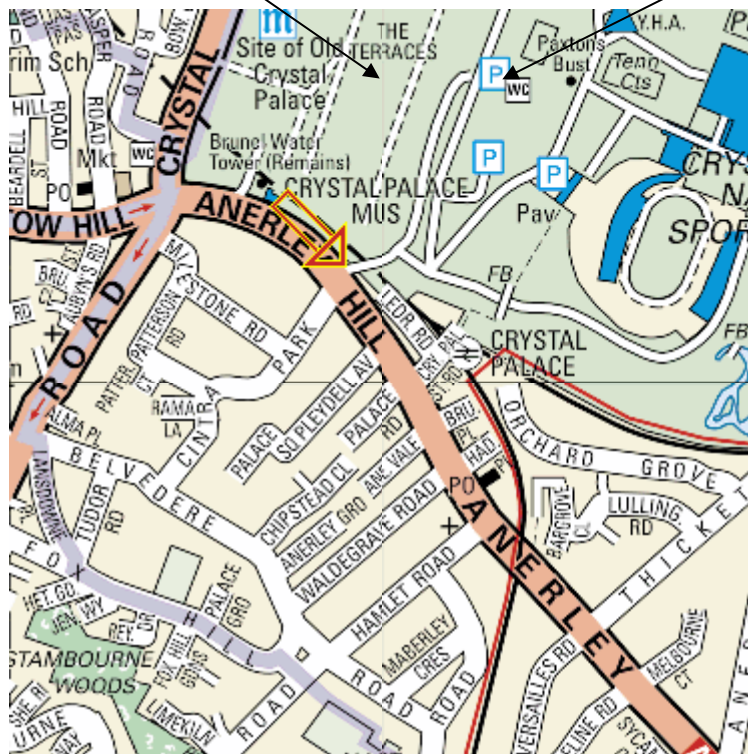

Bromley Primary Schools' Cross Country Event at Crystal Palace

Sat 15th March 2025

Directions:

Enter through the Anerley Hill Gate and Park at the foot of the large stair way leading to the Upper Terrace this is opposite the Paxton Gate Car Park which leads into the Sports Centre.

Upper Terrace where event is held

Paxton Gate Car Park

Rail

http://www.thetrainline.com/buytickets/?href=ppcg_journey_planner&WT.srch=1&WT.mc_ev=click&adpos=1t1&gclid=CPTQ5cSw6bICFVMbtAodOgMA4w

will provide accurate details of ticket prices & timetable services going to and leaving from Crystal Palace. If travelling from Orpington, then please catch commuter service to Victoria and change at Beckenham Junction for rail services to Crystal Palace.