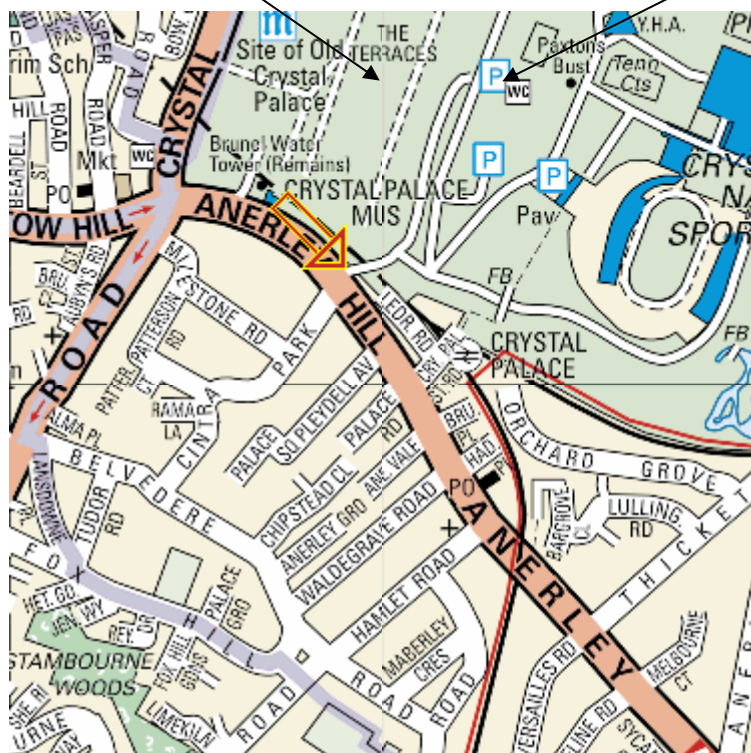

Bromley Primary Schools' Cross Country Event at Crystal Palace

Sat 12th October 2024

Directions:

Enter through the Anerley Hill Gate and Park at the foot of the large stair way leading to the Upper Terrace this is opposite the Paxton Gate Car Park which leads into the Sports Centre.

Upper Terrace where event is held

Paxton Gate Car Park

Rail

http://www.thetrainline.com/buytickets/?href=ppcg_journey_planner&WT.srch=1&WT.mc_ev=click&adpos=1t1&gclid=CPTQ5cSw6bICFVMbtAodOgMA4w

will provide accurate details of ticket prices & timetable services going to and leaving from Crystal Palace. If travelling from Orpington, then please catch commuter service to Victoria and change at Beckenham Junction for rail services to Crystal Palace.